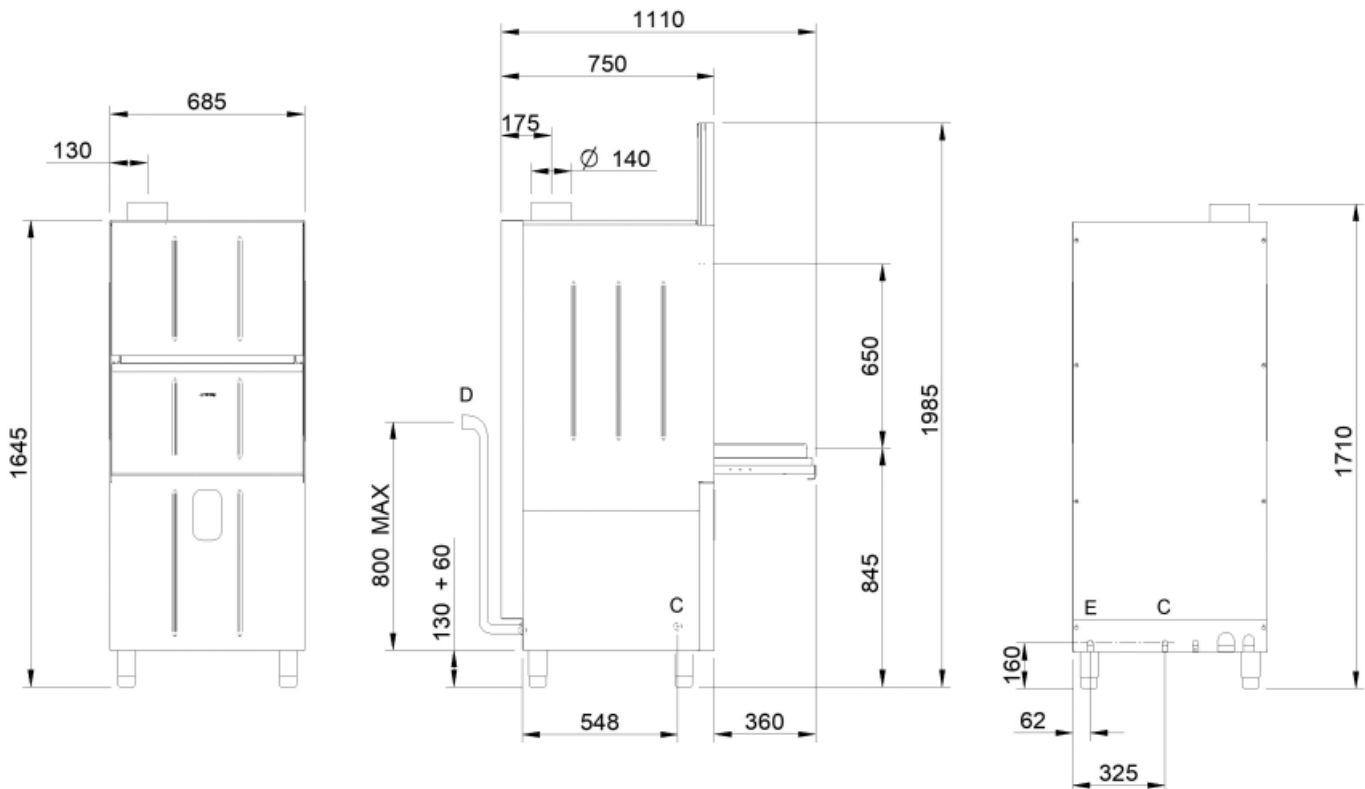

UW5757DPS

Product Family	Dishwasher
Subfamily	Utensil dishwasher
Basket dimensions	570x570 mm
Default power supply	400 V 3N~ / 9,1 kW / 50 Hz
Width	685 mm
Depth	750 mm
Height	1725 mm
Height with door open	2000 mm
Depth with door open	1110 mm
Usable load height	650 mm
Maximum height with no-basket washing	650 mm

Interface

Panel	Utensil Dishwasher	Number of buttons	3
Display	4 digit	On/off indicator	Yes

Construction

Tank	With printed base	Rack guides	Welded
Tank material	Stainless steel AISI 304	Wash tank capacity	36 l
Back panel	Galvanized	Boiler capacity	12 l
Door	Double skinned	Protection class	IPX4
Tank filter	Stainless steel	Net weight (kg)	135,000 kg
Wash arm	Stainless steel AISI 304	Adjustable feet	130 mm
Rinse arm	Stainless steel AISI 304	Drain max. height	800 mm

Accessories Included

Flat basket	WB5757G01	Drain pipe	Yes - 2m
Water supply pipe	Yes - 2,5m		

Not included accessories

WB5757T01

Stainless steel basket for 5
utensilwasher trays

WB5757G01

Universal basket with flat bottom for
utensilwasher